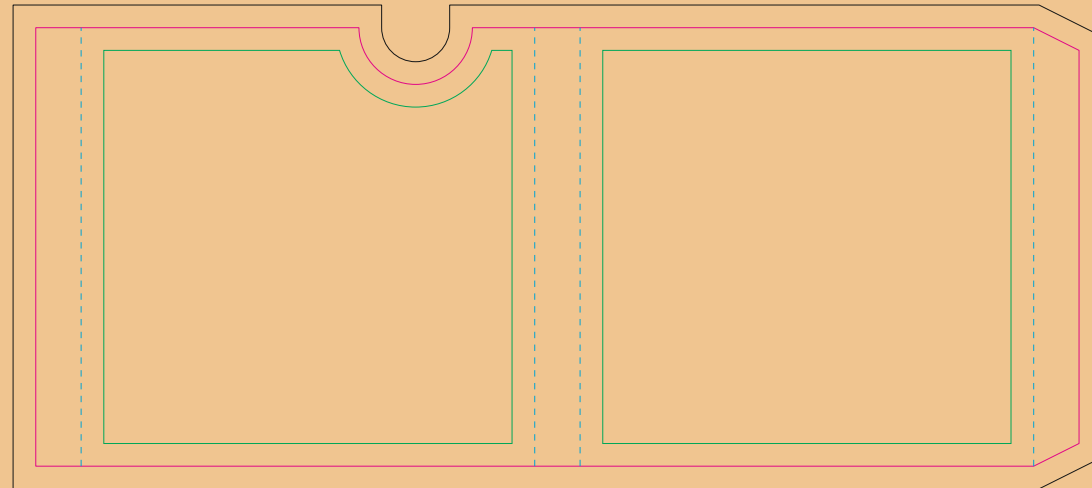

# INSIDE

**NOT PRINTABLE WITH CUSTOMER'S GRAPHICS**

- Margin
- Edge of product
- Bleed limit 5-5 mm (background must fill it)
- - - - - Fold line

resolution: min. 300 DPI  
colours: CMYK  
formats: TIFF, PDF, EPS, AI, CDR

The green line indicates the area all non-background object-texts, logos, etc.  
The pink outline the maximum size of graphic visible on the product.  
The black line indicates the size of the required graphics including bleed.  
The blue line indicates the folding.