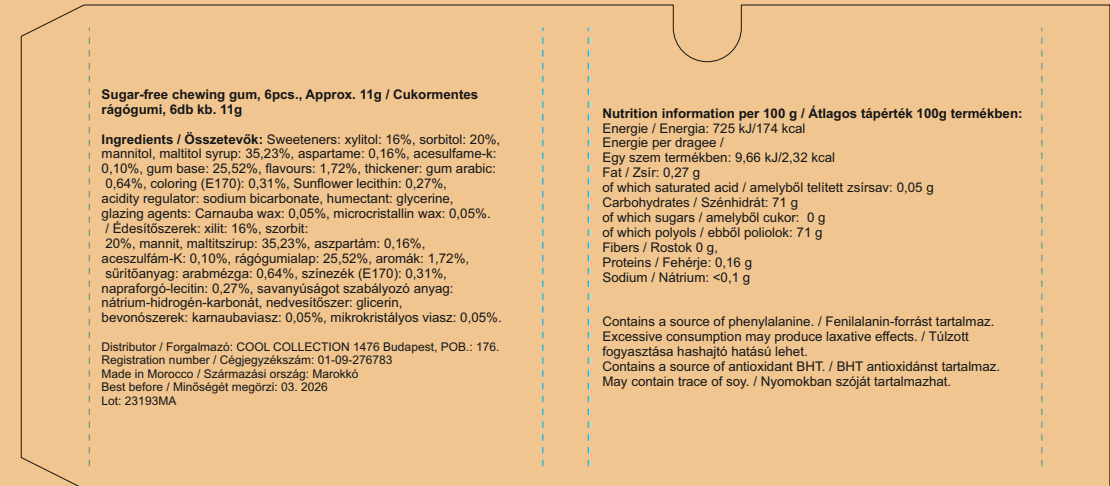

# INSIDE

**NOT PRINTABLE WITH CUSTOMER'S GRAPHICS**

- Margin
- Edge of product
- Bleed limit 5-5 mm (background must fill it)
- - - - - Fold line

resolution: min. 300 DPI  
colours: CMYK  
formats: TIFF, PDF, EPS, AI, CDR

The green line indicates the area all non-background object-texts, logos, etc.  
The pink outline the maximum size of graphic visible on the product.  
The black line indicates the size of the required graphics including bleed.  
The blue line indicates the folding.