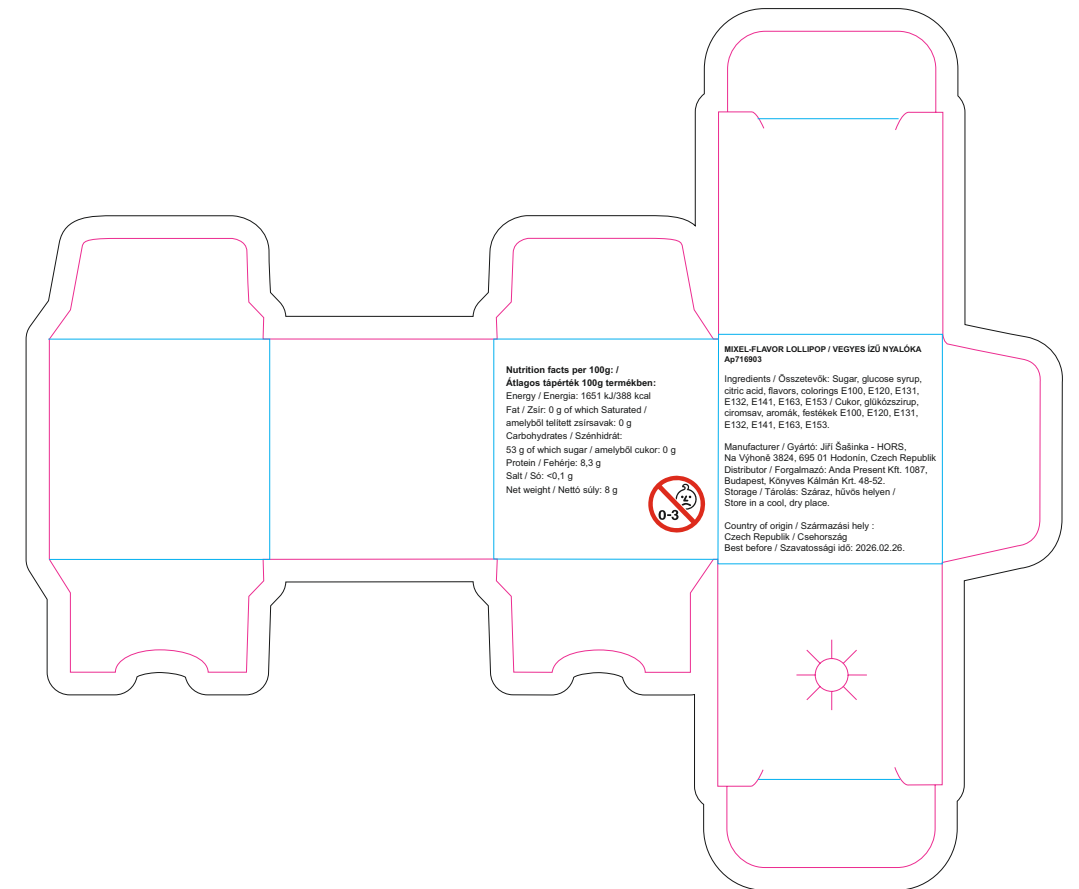

OUTSIDE

INSIDE

- Margin
- Edge of product
- Bleed limit 5-5 mm (background must fill it)
- - - - - Fold line

resolution: min. 300 DPI
 colours: CMYK
 formats: TIFF, PDF, EPS, AI, CDR

The green line indicates the area all non-background object-texts, logos, etc.
 The pink outline the maximum size of graphic visible on the product.
 The black line indicates the size of the required graphics including bleed.
 The blue line indicates the folding.