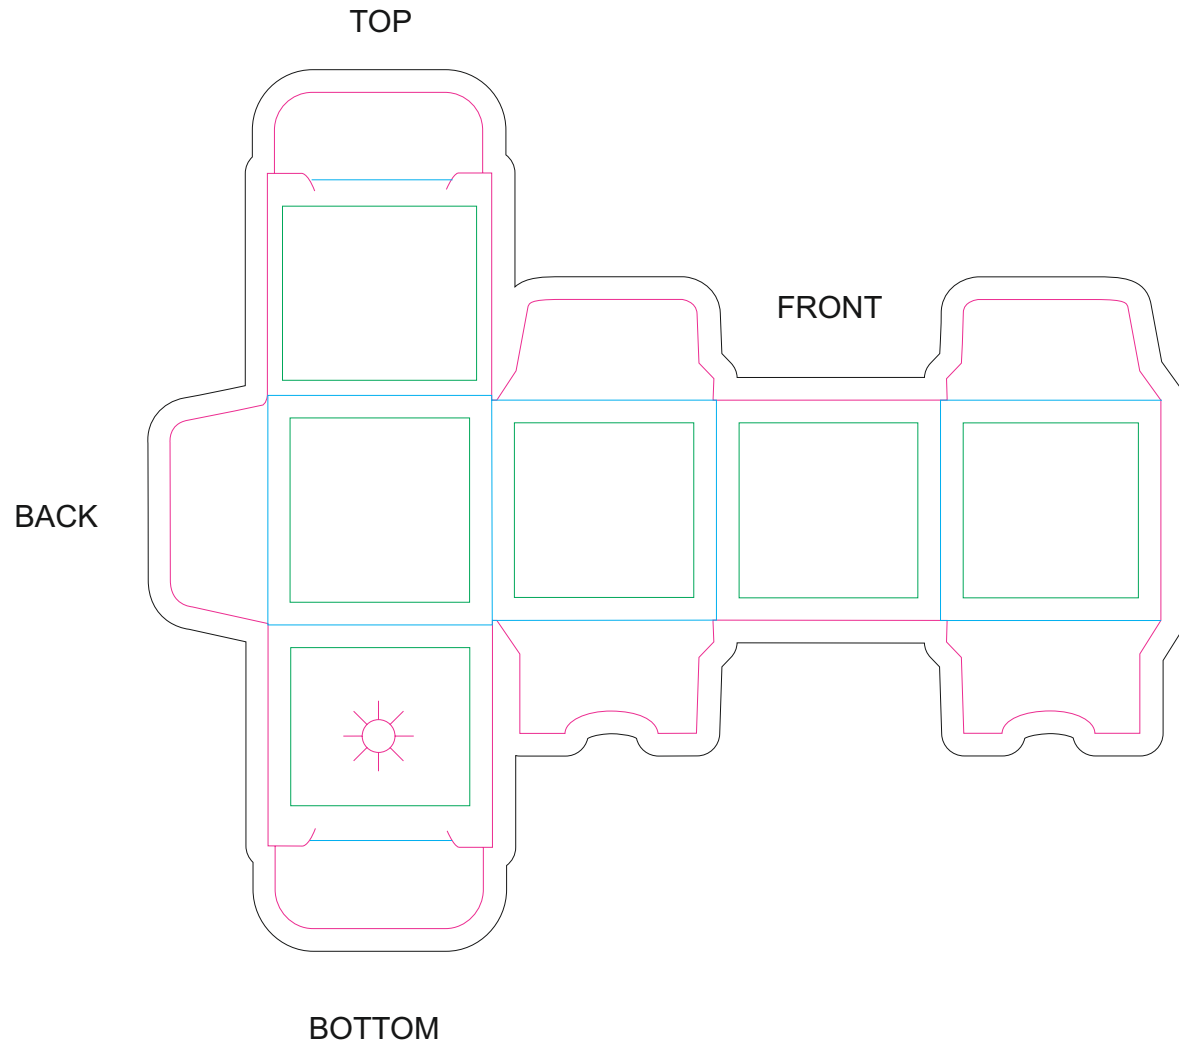

OUTSIDE

INSIDE

- Margin
- Edge of product
- Bleed limit 5-5 mm (background must fill it)
- - - - - Fold line

resolution: min. 300 DPI
 colours: CMYK
 formats: TIFF, PDF, EPS, AI, CDR

The green line indicates the area all non-background object-texts, logos, etc.
 The pink outline the maximum size of graphic visible on the product.
 The black line indicates the size of the required graphics including bleed.
 The blue line indicates the folding.