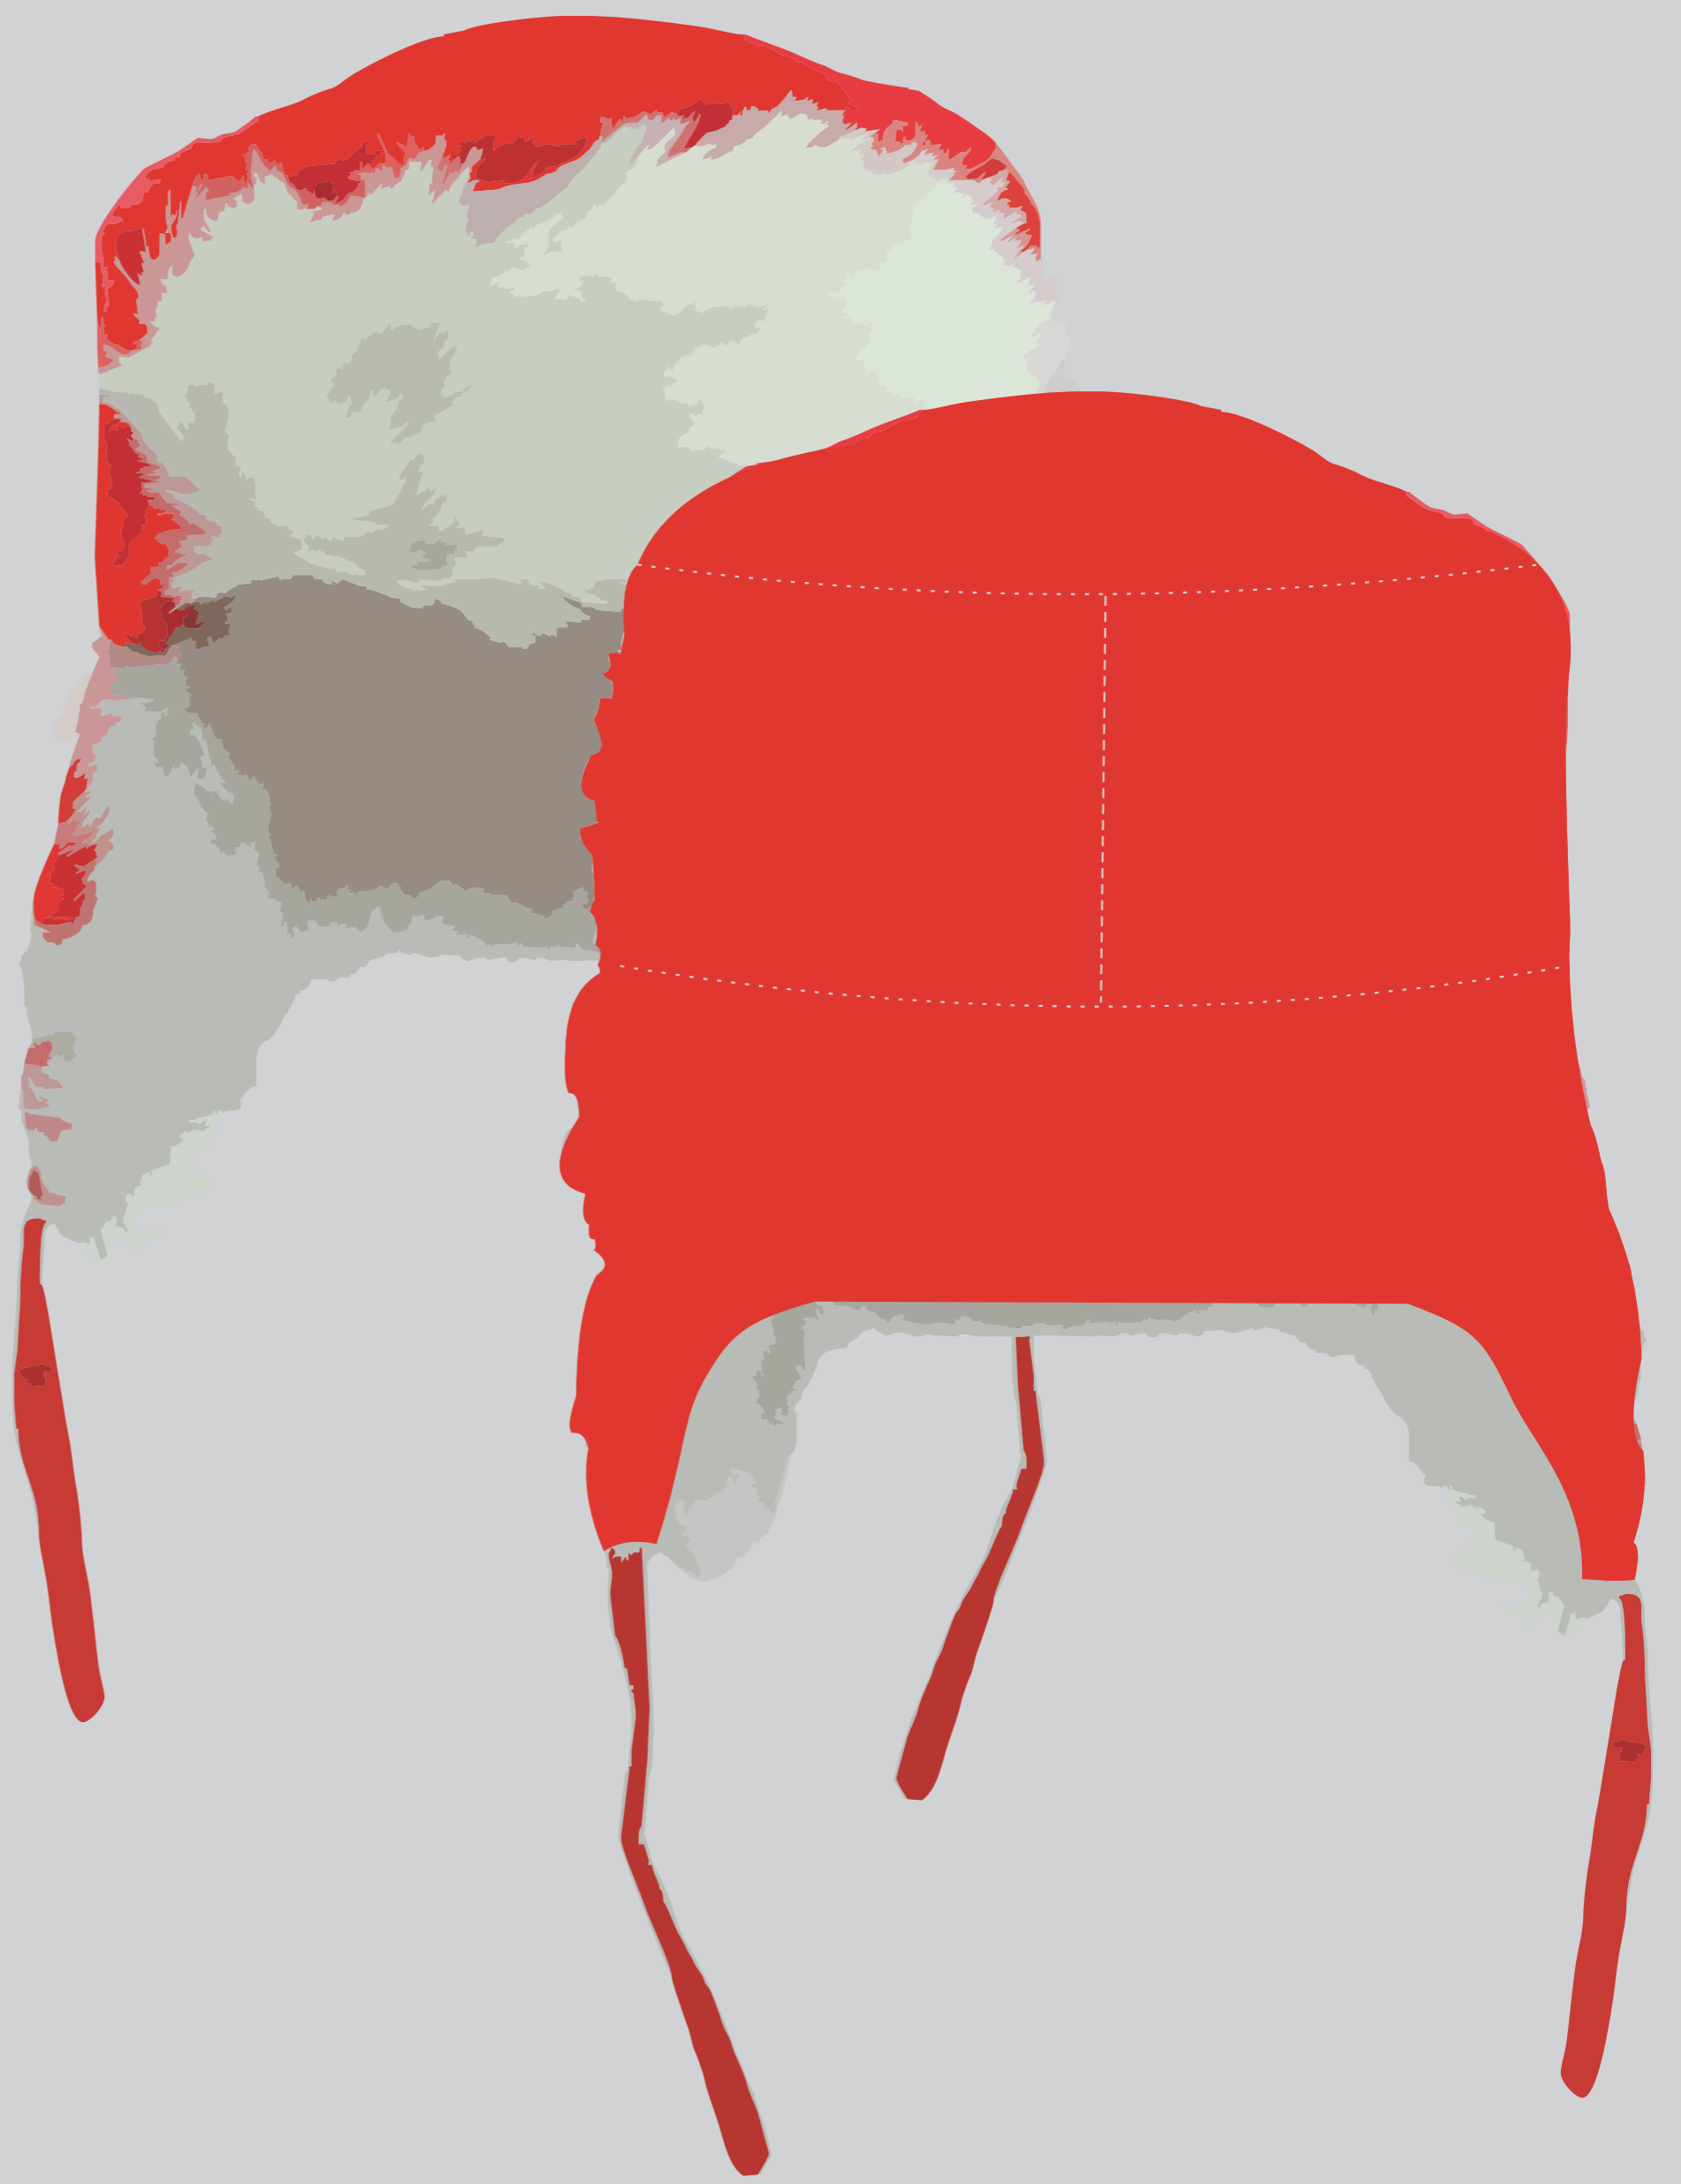

Impression of end result

Colour of hat: red

Colour(s) of imprint:

Size of imprint: 80 x 45 mm

Position of embroidery: the side of the hat

75 %

Artwork